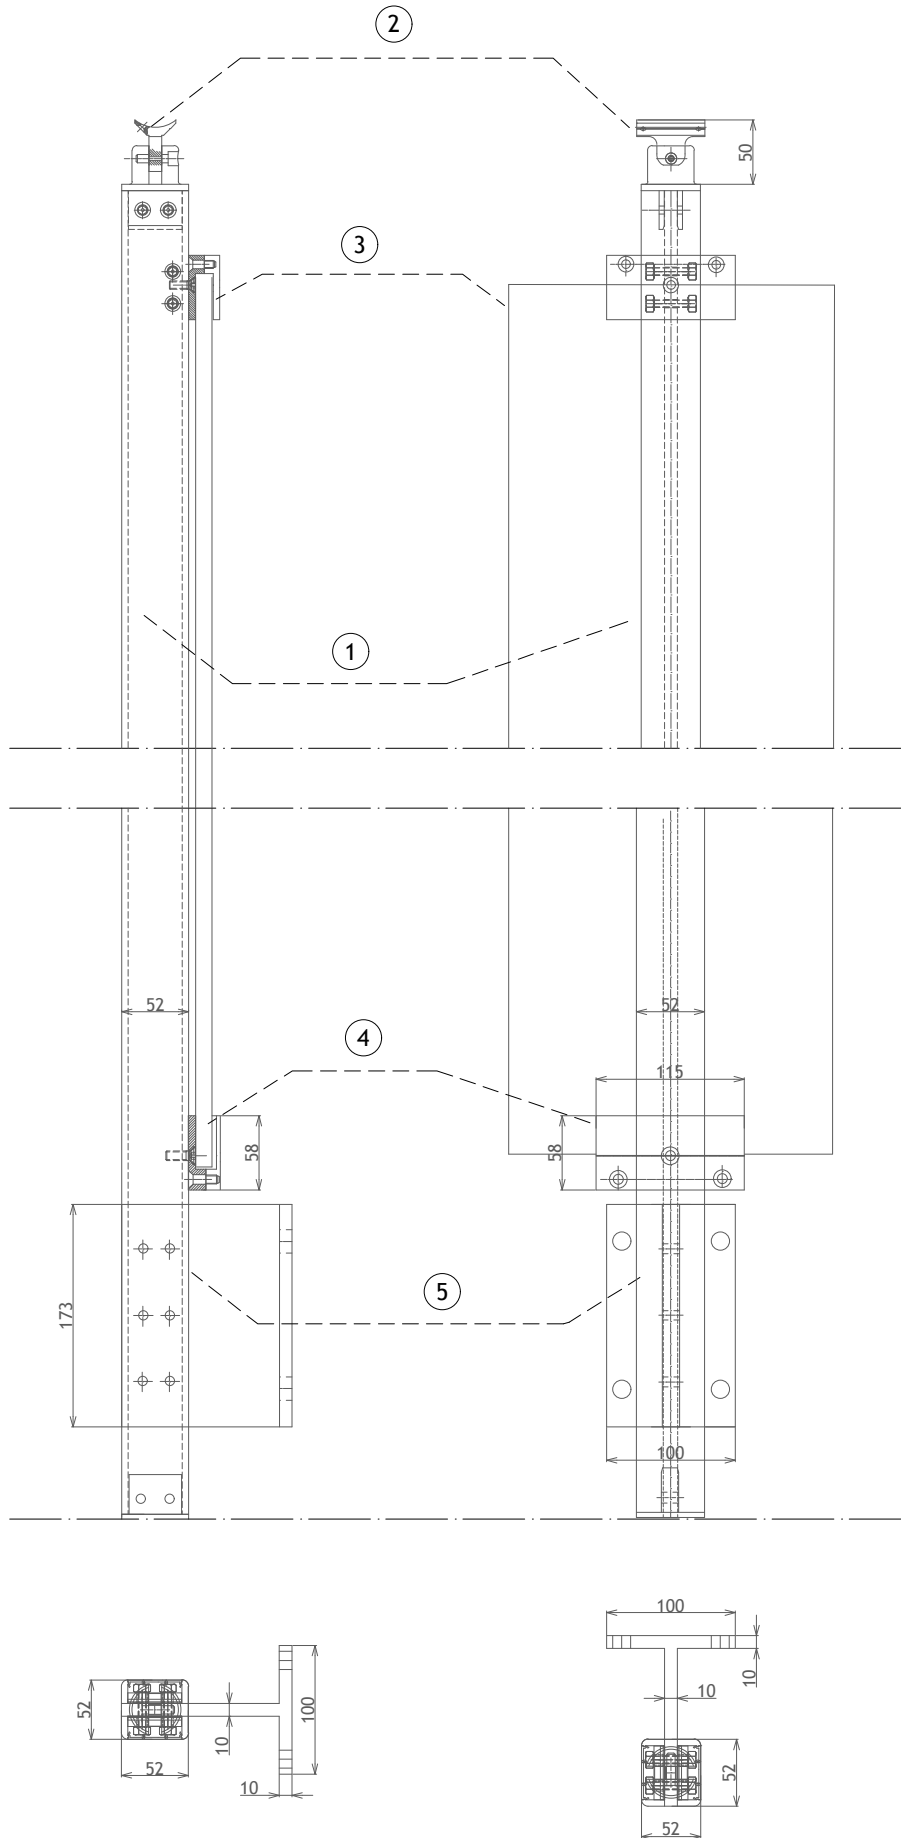

- ① Baluster post
- ② Handrail Bracket
- ③ Glass
- ④ Glass Clamp
- ⑤ Anodized Aluminium Plate Side Mount

- ① Baluster post
- ② Handrail Bracket
- ③ Glass
- ④ Glass Clamp
- ⑤ Anodized Aluminium Plate Top Mount