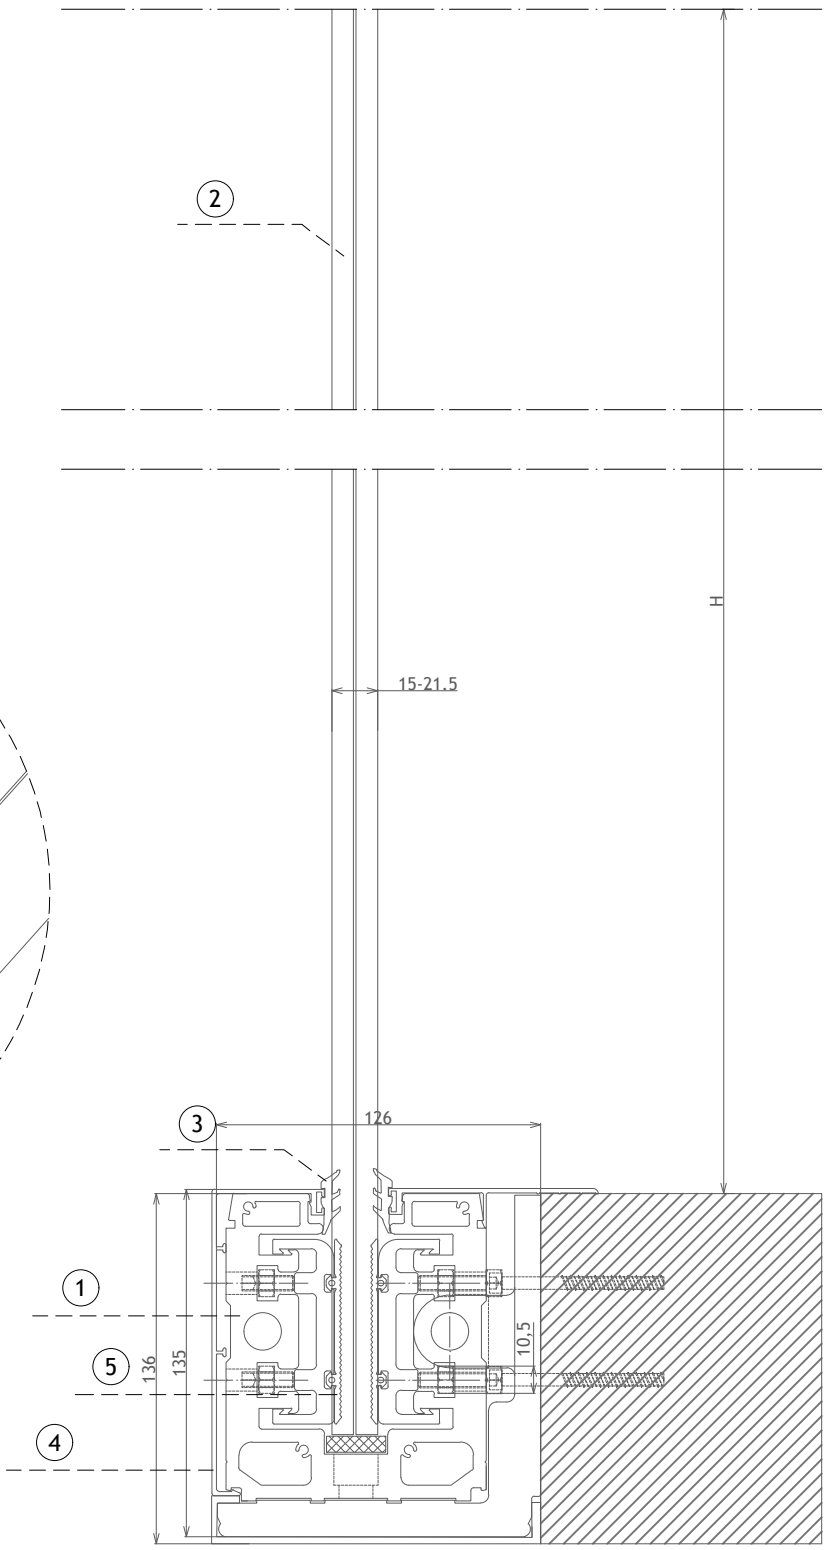

OPTION 1

- ① A4 Anodized Aluminium profile track
- ② Toughened laminated glass from 15 to 21,5 mm
- ③ Rubber gasket
- ④ Longitudinal closing cover, Anodized Aluminium finishing
- ⑤ Glass fastener

OPTION 2

- ① A4 Anodized Aluminium profile track
- ② Toughened laminated glass from 15 to 21,5 mm
- ③ Rubber gasket
- ④ Longitudinal closing cover, Anodized Aluminium finishing
- ⑤ Glass fastener

OPTION 3

- ① A4 Anodized Aluminium profile track
- ② Toughened laminated glass from 15 to 21,5 mm
- ③ Rubber gasket
- ④ Longitudinal closing cover, Anodized Aluminium finishing
- ⑤ Glass fastener

OPTION 4

- ① A4 Anodized Aluminium profile track
- ② Toughened laminated glass from 15 to 21,5 mm
- ③ Rubber gasket
- ④ Longitudinal closing cover, Anodized Aluminium finishing
- ⑤ Glass fastener