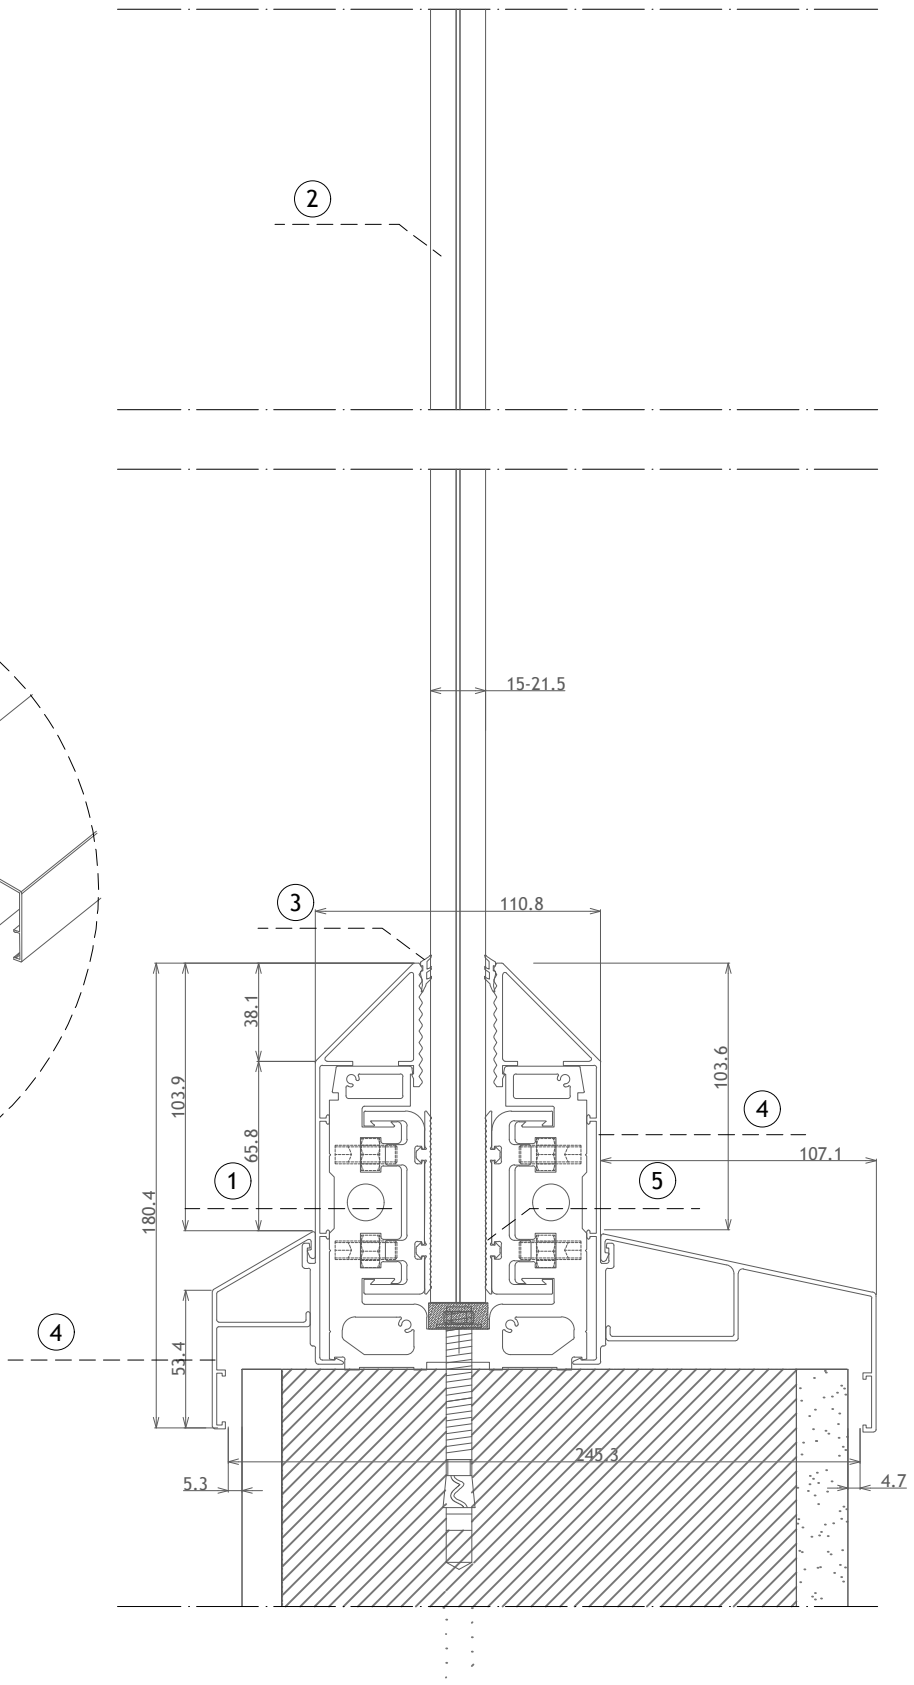

OPTION 1

- ① A4 Anodized Aluminium profile track
- ② Toughened laminated glass from 15 to 21,5 mm
- ③ Rubber gasket
- ④ Longitudinal closing cover, Anodized Aluminium finishing
- ⑤ Glass fastener

OPTION 2

- ① A4 Anodized Aluminium profile track
- ② Toughened laminated glass from 15 to 21,5 mm
- ③ Rubber gasket
- ④ Longitudinal closing cover, Anodized Aluminium finishing
- ⑤ Glass fastener

OPTION 3

- ① A4 Anodized Aluminium profile track
- ② Toughened laminated glass from 15 to 21,5 mm
- ③ Rubber gasket
- ④ Longitudinal closing cover, Anodized Aluminium finishing
- ⑤ Glass fastener

OPTION 4

- ① A4 Anodized Aluminium profile track
- ② Toughened laminated glass from 15 to 21,5 mm
- ③ Rubber gasket
- ④ Longitudinal closing cover, Anodized Aluminium finishing
- ⑤ Glass fastener