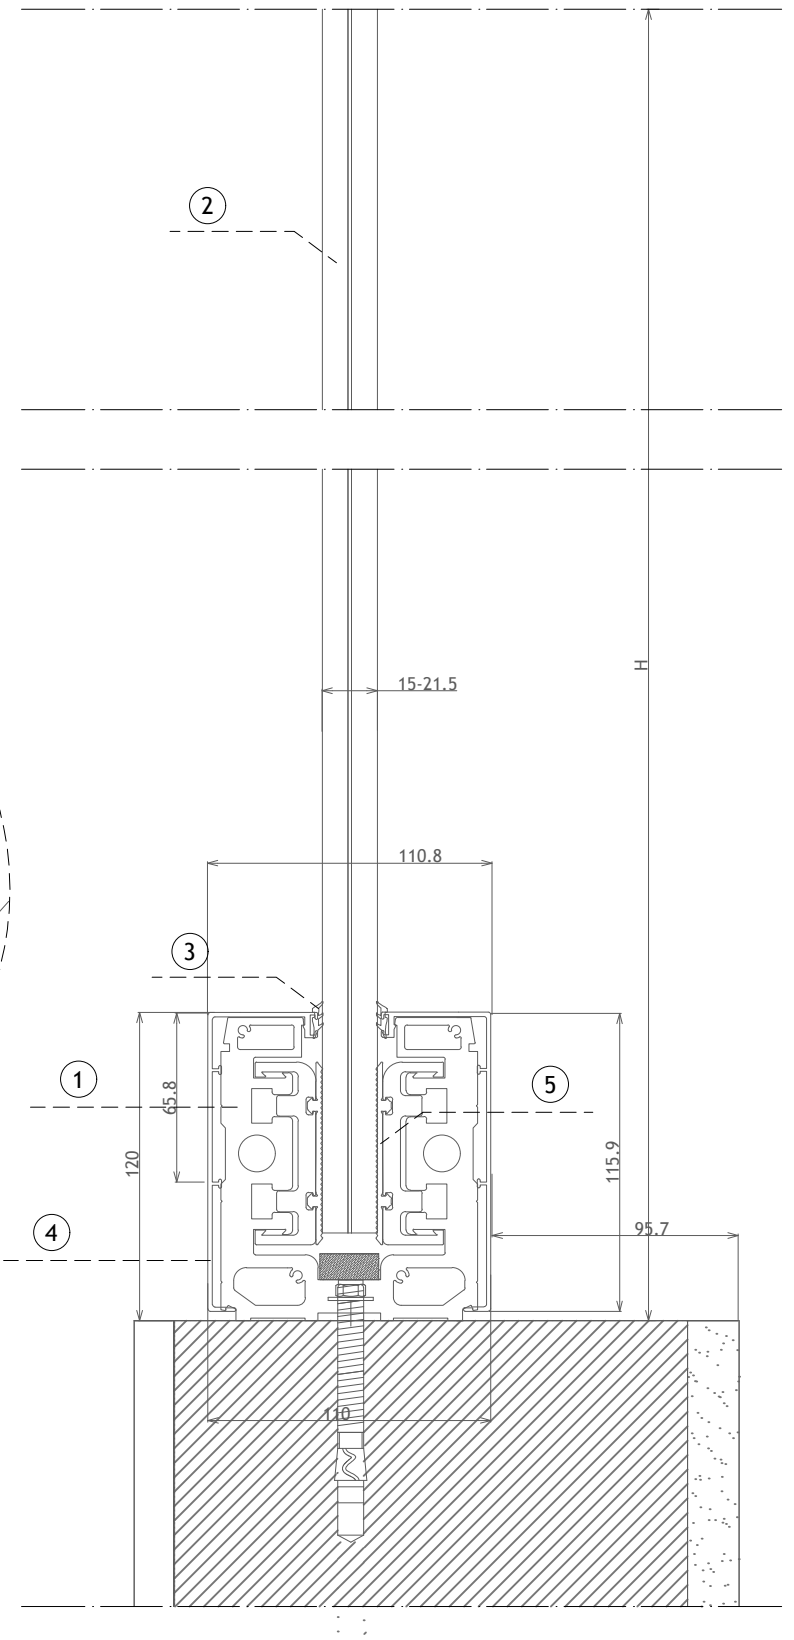

OPTION 1

- ① A4 Anodized Aluminium profile track
- ② Toughened laminated glass from 15 to 21,5 mm
- ③ Rubber gasket
- ④ Longitudinal closing cover, Anodized Aluminium finishing
- ⑤ Glass fastener

OPTION 2

- ① A4 Anodized Aluminium profile track
- ② Toughened laminated glass from 15 to 21,5 mm
- ③ Rubber gasket
- ④ Longitudinal closing cover, Anodized Aluminium finishing
- ⑤ Glass fastener

OPTION 3

- ① A4 Anodized Aluminium profile track
- ② Toughened laminated glass from 15 to 21,5 mm
- ③ Rubber gasket
- ④ Longitudinal closing cover, Anodized Aluminium finishing
- ⑤ Glass fastener

OPTION 4

- ① A4 Anodized Aluminium profile track
- ② Toughened laminated glass from 15 to 21,5 mm
- ③ Rubber gasket
- ④ Longitudinal closing cover, Anodized Aluminium finishing
- ⑤ Glass fastener