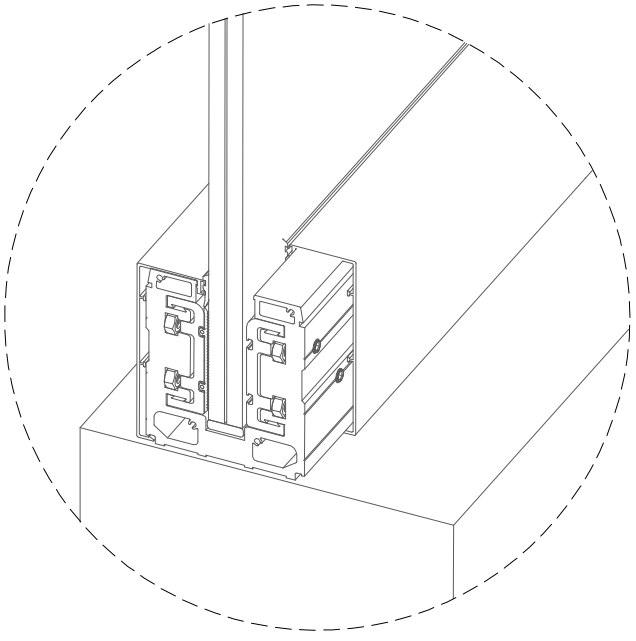

OPTION 1

- ① A4 Anodized Aluminium profile track
- ② Toughened laminated glass from 15 to 21,5 mm
- ③ Rubber gasket
- ④ Longitudinal closing cover, Anodized Aluminium finishing
- ⑤ Glass fastener

OPTION 2

- ① A4 Anodized Aluminium profile track
- ② Toughened laminated glass from 15 to 21,5 mm
- ③ Rubber gasket
- ④ Longitudinal closing cover, Anodized Aluminium finishing
- ⑤ Glass fastener

OPTION 3

- ① A4 Anodized Aluminium profile track
- ② Toughened laminated glass from 15 to 21,5 mm
- ③ Rubber gasket
- ④ Longitudinal closing cover, Anodized Aluminium finishing
- ⑤ Glass fastener

OPTION 4

- ① A4 Anodized Aluminium profile track
- ② Toughened laminated glass from 15 to 21,5 mm
- ③ Rubber gasket
- ④ Longitudinal closing cover, Anodized Aluminium finishing
- ⑤ Glass fastener