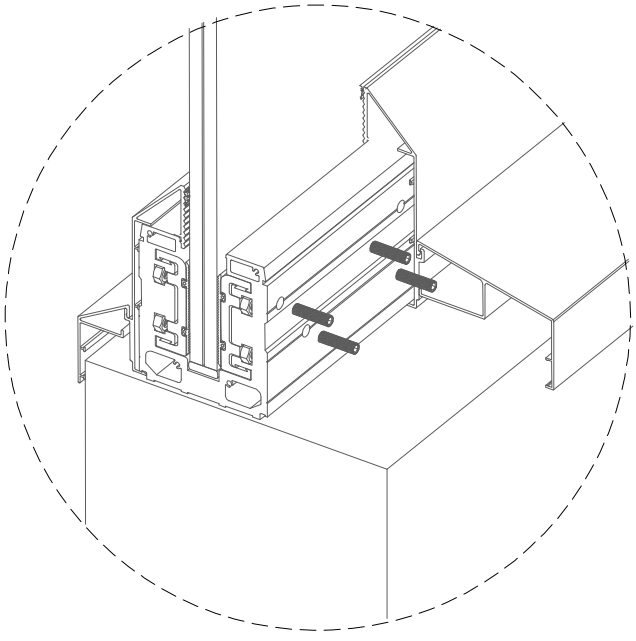

OPTION 1

- ① A4 Anodized Aluminium profile track
- ② Toughened laminated glass from 15 to 21,5 mm
- ③ Rubber gasket
- ④ Longitudinal closing cover, Anodized Aluminium finishing
- ⑤ Glass fastener

OPTION 2

- ① A4 Anodized Aluminium profile track
- ② Toughened laminated glass from 15 to 21,5 mm
- ③ Rubber gasket
- ④ Longitudinal closing cover, Anodized Aluminium finishing
- ⑤ Glass fastener

OPTION 3

- ① A4 Anodized Aluminium profile track
- ② Toughened laminated glass from 15 to 21,5 mm
- ③ Rubber gasket
- ④ Longitudinal closing cover, Anodized Aluminium finishing
- ⑤ Glass fastener

OPTION 4

- ① A4 Anodized Aluminium profile track
- ② Toughened laminated glass from 15 to 21,5 mm
- ③ Rubber gasket
- ④ Longitudinal closing cover, Anodized Aluminium finishing
- ⑤ Glass fastener