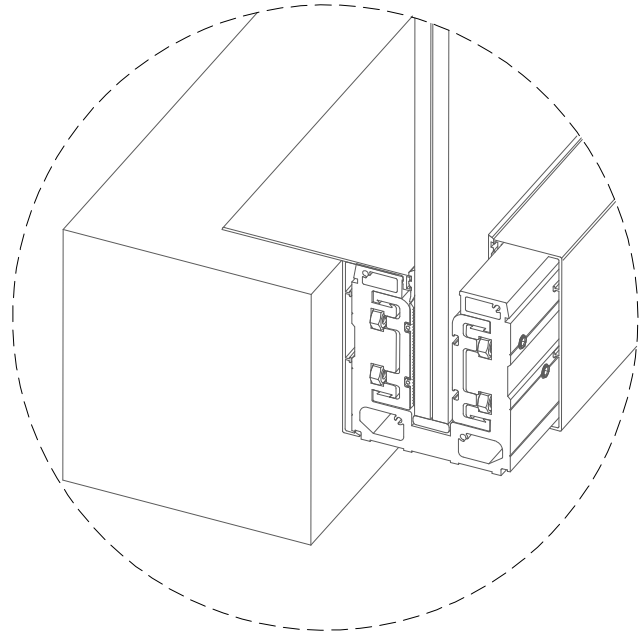

OPTION 1

- ① A4 Anodized Aluminium profile track
- ② Toughened laminated glass from 15 to 21,5 mm
- ③ Rubber gasket
- ④ Longitudinal closing cover, Anodized Aluminium finishing
- ⑤ Glass fastener

OPTION 2

- ① A4 Anodized Aluminium profile track
- ② Toughened laminated glass from 15 to 21,5 mm
- ③ Rubber gasket
- ④ Longitudinal closing cover, Anodized Aluminium finishing
- ⑤ Glass fastener

OPTION 3

- ① A4 Anodized Aluminium profile track
- ② Toughened laminated glass from 15 to 21,5 mm
- ③ Rubber gasket
- ④ Longitudinal closing cover, Anodized Aluminium finishing
- ⑤ Glass fastener

OPTION 4

- ① A4 Anodized Aluminium profile track
- ② Toughened laminated glass from 15 to 21,5 mm
- ③ Rubber gasket
- ④ Longitudinal closing cover, Anodized Aluminium finishing
- ⑤ Glass fastener